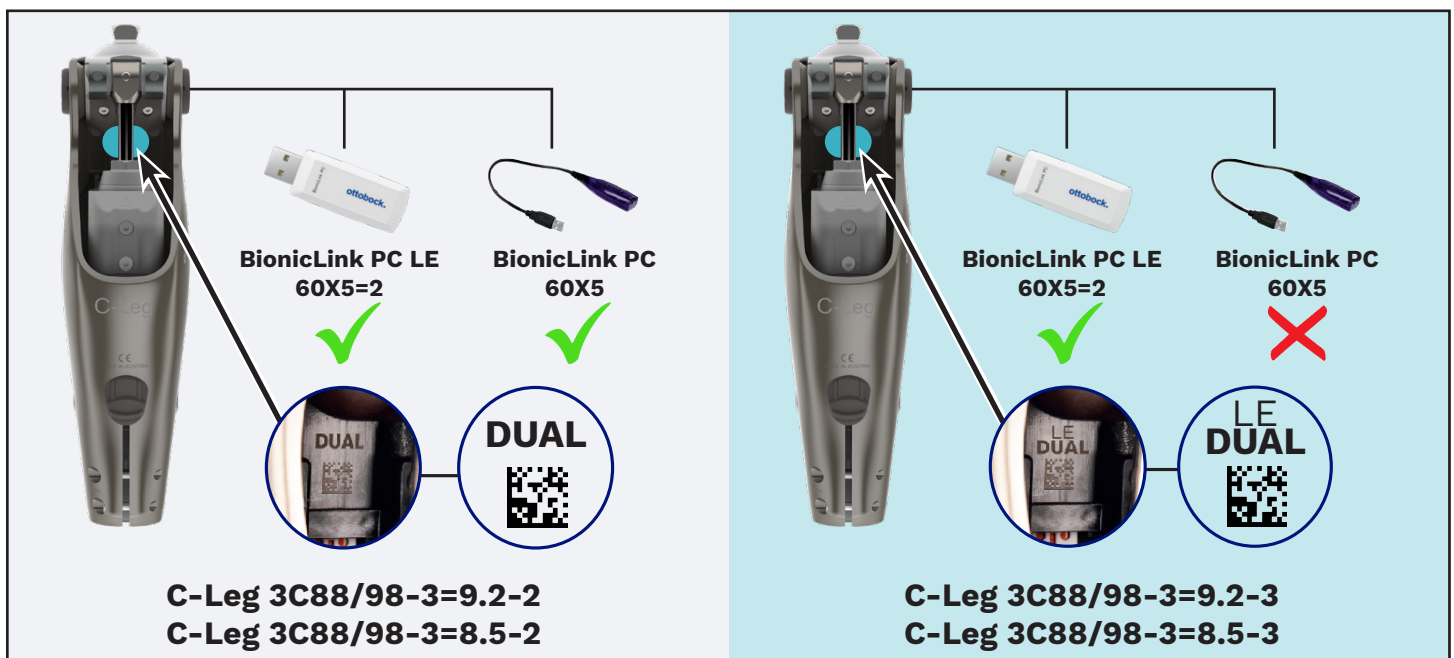

BionicLink PC compatibility.

			
		current/blue	new/white
Product Name	Version	BionicLink PC 60X5	BionicLink PC LE 60X5=2
C-Leg	Purchased prior to August 2023*	✓	✓
	Purchased after August 2023*	✗	✓
Kenevo	Purchased prior to November 2023*	✓	✓
	Purchased after November 2023*	✗	✓
Genium & Genium X3	All versions	✓	✓
Meridium	All versions	✓	✓
Dynamic Arm	All versions	✓	✗
Michelangelo/AXON	All versions	✓	✓
System 2000	All versions	✓	✓

To identify if the new BionicLink PC adapter is compatible with your C-Leg or Kenevo, check:

- if the article number ends in “-3”
- if the inscription on the hydraulic unit reads “LE DUAL”

*C-Legs and Kenevos produced using the newer LE-DUAL (low energy) Bluetooth chip will only pair with the new 60X5=2 (white) BionicLink PC adapter.